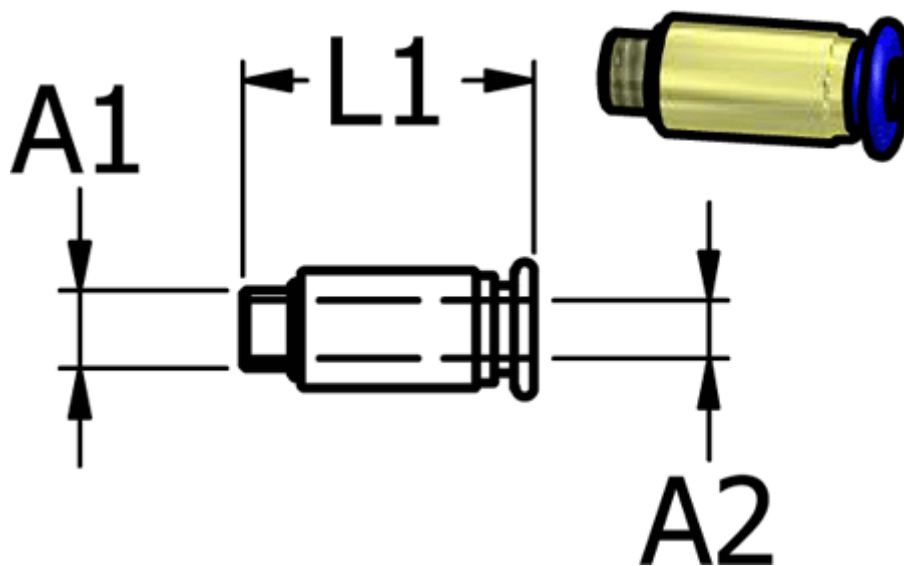

# Data Sheet

Article number: 586POC54

Description: Mini Push-in POC54, straight w/circular housing, M5 hose Ø4

## Measures

Ext. hose diameter A2 = 4 mm

L1 = 18

Thread A1 = M5